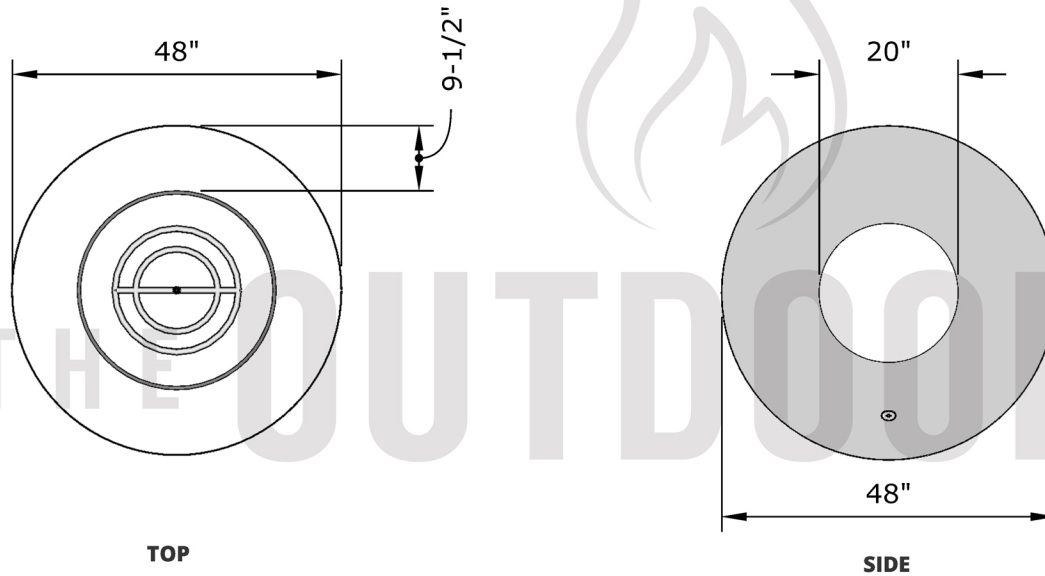

**Replacement Part Numbers**

**Cazo - 48\"/>**

<b>Page Number</b>	1 of 1
<b>Author:</b> Bryant Uribe	4/13/2018
<b>Approved By:</b> Gabriel Estrada	4/13/2018

<b>Part Number</b>	OPT-CZ48, OPT-CZ48EKIT
<b>Material</b>	GFRC Concrete
<b>Finishes</b>	Ash, Black, Gray, Vanilla, Brown, Chocolate, Limestone
<b>Gas Type</b>	Natural Gas (-NG) or Liquid Propane (-LP)
<b>Weight</b>	260 lbs.
<b>BTUs</b>	65,000
<b>Suggested Fire Glass</b>	75 lbs.
<b>Access Door</b>	N/A

ITEM NO.	REPLACEMENT PART NUMBER	QTY.
1	OPT-159	1
2	OPT-256	1

**Proprietary & Confidential:** The information contained in this drawing is the sole property of **The Outdoor Plus**. Any reproduction or as a whole without written permission of **The Outdoor Plus** is prohibited.